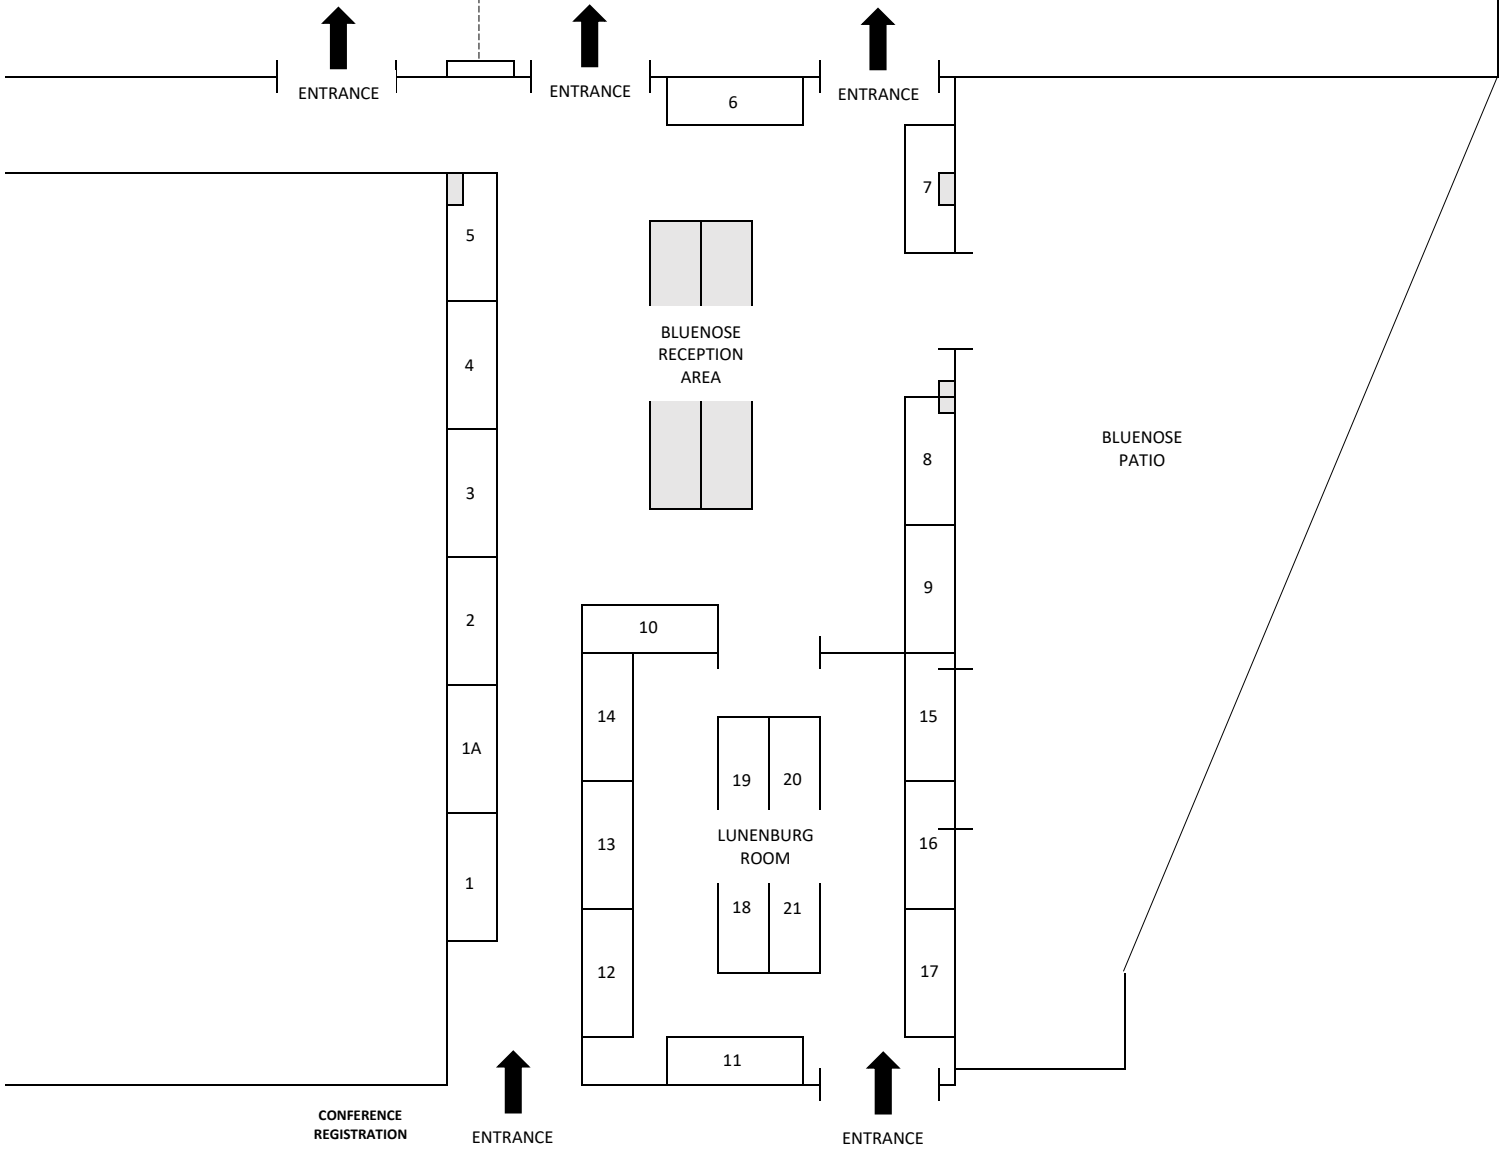

**INTERNATIONAL CHRISTMAS TREE CONFERENCE
TRADE SHOW FLOOR PLAN**
August 2, 2024
Oak Island Resort & Conference Centre

BLUENOSE A

BLUENOSE B

Booth Size & Configuration
Booth Size Note
 3 ft. x 8 ft. Table Top Style